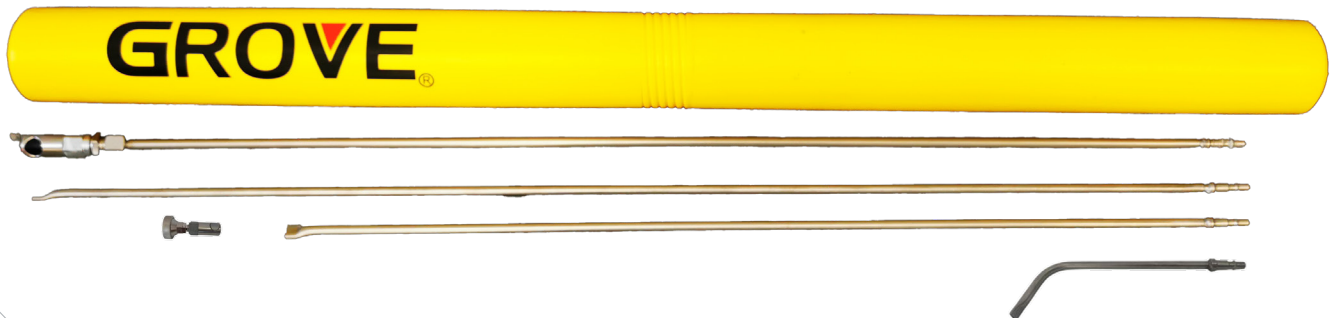

SPRAY LANCE SET

In addition to the **Boom Grease Spray Set** and the Boom Lubrication Kit we offer you the Spray Lance Set for even greater flexibility and to reach those inaccessible areas.

SWISS-MADE PRECISION TOOLS

■ Part Number 04414163

Consisting of:

- | | |
|------------------------------|----------|
| ▪ Spray Nozzle Head | 04412195 |
| ▪ Spray Lance 170 mm, curved | 04414387 |
| ▪ Spray Lance 500 mm | 04414388 |
| ▪ Spray Lance 1000 mm | 04414389 |
| ▪ Lance Extension 1000 mm | 04414390 |

- Lances come in 3 different lengths and can be combined to a maximum length of almost 2 metres. A curved extension allows easy access through the pinning holes.
- The 2-stage unlocking of the safety coupling ensures that the lances don't come apart during the spraying process.
- Even at full lance extension of 2 metres a regular spray pattern is achieved.