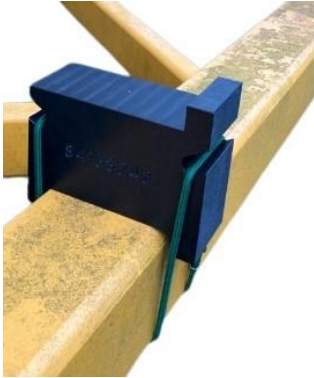

Improve your masts storage!

Manitowoc offers you lightweight, rot-proof wedges to optimize and secure your masts in the yard.

The elastic band holds the wedge in place during mast handling. The height of the wedge guarantees sufficient space to prevent hand injuries.

Made from recycled plastic, it's a safe alternative to wooden wedge.

References

Masts wedges	
Mast wedge K 1.6m	84155242
Mast wedge K 2m	84155222
Floor wedge K 1.6m and 2m	84155584