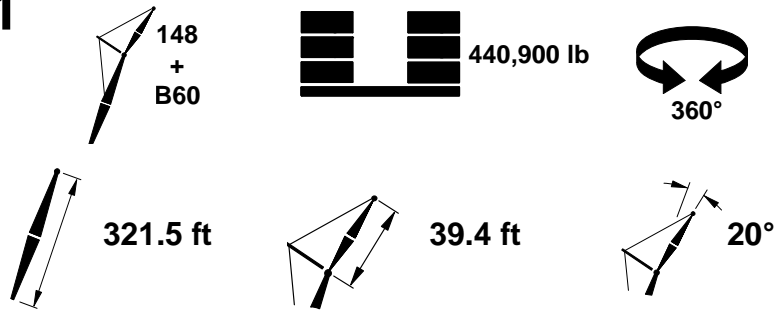

MLC650 VPC-MAX S-1

Height (ft)	Reach (ft)	Capacity (lb)	38.7 ft			60.0 ft			Height (ft)
			0°	1°	2°	0°	1°	2°	
60									60
65	82.9	365.0	141,400			141,400			65
70	82.1	364.1	141,200			141,200			70
75	81.3	363.1	140,900	126,800		140,900	126,800		75
80	80.5	362.1	138,400	126,300	114,700	138,400	126,300	114,700	80
85	79.7	361.0	135,100	125,200	114,100	135,100	125,200	114,100	85
90	78.9	359.8	131,900	124,200	113,400	131,900	124,200	113,400	90
95	78.1	358.6	128,900	123,200	112,600	128,900	123,200	112,600	95
100	77.2	357.3	126,100	122,200	111,900	126,100	122,200	111,900	100
105	76.4	355.8	123,300	121,300	111,200	123,300	121,300	111,200	105
110	75.6	354.4	120,700	120,200	110,600	120,700	120,200	110,600	110
115	74.7	352.8	118,200	117,800	109,900	118,200	117,800	109,900	115
120	73.9	351.2	115,800	115,400	109,300	115,800	115,400	109,300	120
125	73.1	349.4	113,600	113,100	106,200	113,600	113,100	108,600	125
130	72.2	347.6	111,300	108,200	98,000	111,300	111,000	108,000	130
135	71.4	345.7	109,300	99,800	90,300	109,300	108,900	107,300	135
140	70.5	343.7	101,600	92,000	83,200	107,300	106,900	105,600	140
145	69.6	341.7	93,600	84,700	76,500	105,400	105,000	103,700	145
150	68.8	339.5	86,200	77,900	70,300	103,500	103,200	101,900	150
155	67.9	337.3	79,200	71,500	64,400	101,800	101,400	100,200	155
160	67.0	334.9	72,700	65,500	58,900	100,000	99,700	98,600	160
165	66.1	332.5	66,600	59,900	53,600	98,400	98,100	97,000	165
170	65.3	330.0	60,900	54,600	48,700	96,800	96,500	95,500	170
175	64.4	327.3	55,500	49,600	44,100	95,300	95,000	94,000	175
180	63.4	324.6	50,400	44,800	39,600	93,900	93,500	92,600	180
190	61.6	318.8	41,000	36,100	31,400	91,100	90,800	90,000	190
200	59.7	312.6	32,500	28,200	24,000	88,500	88,200	87,500	200
210	57.8	305.9	24,900	21,000	17,300	86,100	85,900	85,200	210
220	55.9	298.7	17,900	14,400	11,100	83,900	83,600	83,100	220
230	53.8	291.0	11,500	8,400		81,800	81,100	76,200	230
240	51.8	282.7				74,900	73,600	69,300	240
250	49.6	273.7				67,900	66,800	62,800	250
260	47.4	264.1				61,500	60,500	56,900	260
270	45.1	253.6				55,600	54,600	51,300	270
280	42.7	242.2				50,100	49,200	46,200	280
290	40.2	229.8				44,900	44,100	41,400	290
300	37.5	216.2				40,100	39,300	36,900	300
310	34.6	201.1				35,600	34,800	32,600	310
320	31.4	184.1				31,300	30,600	28,600	320
330	28.0	164.6				27,200	26,600	24,800	330
340									340
350									350