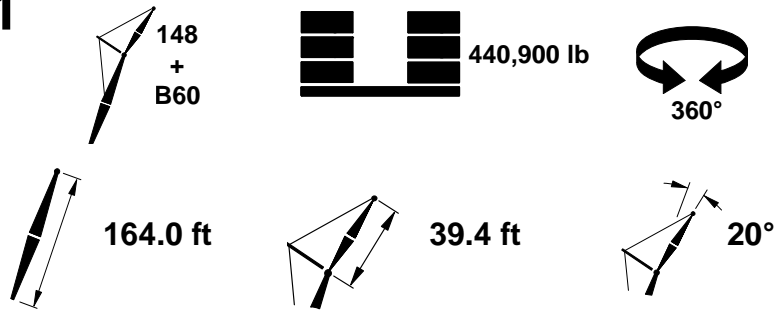

MLC650 VPC-MAX S-1

ft	°	ft	38.7 ft			60.0 ft			ft
			0°	1°	2°	0°	1°	2°	
			lb	lb	lb	lb	lb	lb	
40									40
45									45
50	81.7	207.8	143,300b	132,300b		143,300b	132,300b		50
55	80.2	206.6	137,700	130,600	120,200	137,700	130,600	120,200	55
60	78.8	205.2	131,800	128,400	118,500	131,800	128,400	118,500	60
65	77.3	203.7	126,400	125,900	117,000	126,400	125,900	117,000	65
70	75.8	202.1	121,400	121,000	115,300	121,400	121,000	115,300	70
75	74.3	200.3	116,800	116,500	113,700	116,800	116,500	113,700	75
80	72.8	198.4	112,700	112,300	110,900	112,700	112,300	110,900	80
85	71.3	196.4	108,800	108,500	107,300	108,800	108,500	107,300	85
90	69.7	194.1	105,200	104,900	103,800	105,200	104,900	103,800	90
95	68.1	191.7	101,900	101,600	100,700	101,900	101,600	100,700	95
100	66.6	189.2	98,800	98,500	97,700	98,800	98,500	97,700	100
105	64.9	186.4	96,000	95,700	95,000	96,000	95,700	95,000	105
110	63.3	183.5	93,300	93,000	92,400	93,300	93,000	92,400	110
115	61.6	180.4	90,800	90,500	90,000	90,800	90,500	90,000	115
120	59.9	177.0	88,400	88,100	87,800	88,400	88,100	87,800	120
125	58.2	173.5	86,200	86,000	85,700	86,200	86,000	85,700	125
130	56.4	169.7	84,100	83,900	83,700	84,100	83,900	83,700	130
135	54.6	165.6	82,200	82,000	81,700	82,200	82,000	81,700	135
140	52.7	161.3	80,300	80,100	80,000	80,300	80,100	80,000	140
145	50.8	156.7	78,700	78,500	78,200	78,700	78,500	78,200	145
150	48.8	151.7	77,000	76,800	76,700	77,000	76,800	76,700	150
155	46.8	146.4	75,600	75,400	75,200	75,600	75,400	75,200	155
160	44.6	140.7	74,200	74,000	73,800	74,200	74,000	73,800	160
165	42.4	134.5	72,900	72,700	72,600	72,900	72,700	72,600	165
170	40.0	127.8	71,700	71,500	71,300	71,700	71,500	71,400	170
175	37.5	120.4	70,600	68,800	66,700	70,600	70,400	70,300	175
180	34.8	112.3	66,200	64,200	62,300	69,700	69,500	69,300	180
190	28.6	92.8	57,100	55,600	54,100	68,100	68,000	67,800	190
200									200