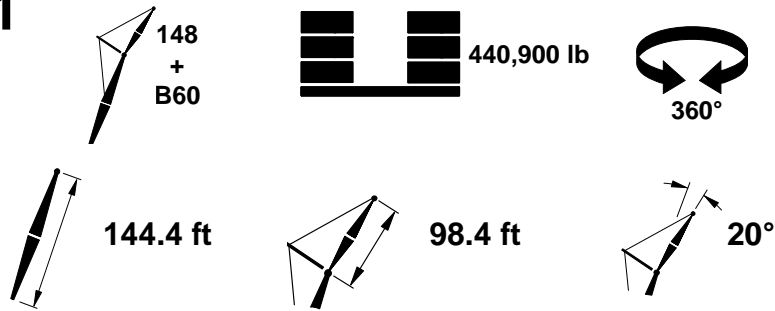

MLC650 VPC-MAX S-1

ft	°	ft	38.7 ft			60.0 ft			ft
			0°	1°	2°	0°	1°	2°	
			lb	lb	lb	lb	lb	lb	
55									55
60									60
65									65
70	82.8	242.0	54,100b			54,100b			70
75	81.5	240.5	52,700b	46,600b		52,700b	46,600b		75
80	80.3	238.9	51,300	45,700	40,400	51,300	45,700	40,400	80
85	79.0	237.2	50,100	44,800	39,800	50,100	44,800	39,800	85
90	77.8	235.4	48,300	43,900	39,200	48,300	43,900	39,200	90
95	76.5	233.4	46,400	43,000	38,600	46,400	43,000	38,600	95
100	75.2	231.4	44,700	42,100	38,000	44,700	42,100	38,000	100
105	73.9	229.1	43,000	41,200	37,400	43,000	41,200	37,400	105
110	72.6	226.8	41,500	40,400	36,800	41,500	40,400	36,800	110
115	71.3	224.3	40,100	39,600	36,300	40,100	39,600	36,300	115
120	69.9	221.7	38,800	38,400	35,700	38,800	38,400	35,700	120
125	68.6	218.9	37,500	37,200	35,000	37,500	37,200	35,000	125
130	67.2	215.9	36,300	36,100	34,400	36,300	36,100	34,400	130
135	65.8	212.8	35,200	35,000	33,800	35,200	35,000	33,800	135
140	64.3	209.5	34,200	33,900	33,300	34,200	33,900	33,300	140
145	62.9	206.0	33,200	33,000	32,700	33,200	33,000	32,700	145
150	61.4	202.3	32,300	32,100	31,800	32,300	32,100	31,800	150
155	59.9	198.4	31,400	31,200	31,000	31,400	31,200	31,000	155
160	58.4	194.3	30,600	30,400	30,200	30,600	30,400	30,200	160
165	56.8	190.0	29,800	29,600	29,400	29,800	29,600	29,400	165
170	55.2	185.4	29,100	28,900	28,700	29,100	28,900	28,700	170
175	53.5	180.6	28,400	28,200	28,000	28,400	28,200	28,000	175
180	51.8	175.5	27,700	27,500	27,300	27,700	27,500	27,300	180
190	48.2	164.2	26,400	26,300	26,100	26,400	26,300	26,100	190
200	44.3	151.3	25,300	25,200	25,100	25,300	25,200	25,100	200
210	40.1	136.3	24,300	24,200	24,100	24,300	24,200	24,100	210
220	35.2	118.4	23,500	23,300	23,300	23,500	23,300	23,300	220
230	29.3	95.7	22,800	22,700	22,600	22,800	22,700	22,600	230
240									240