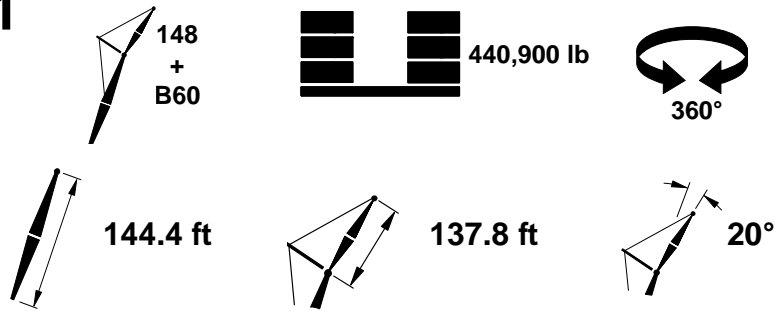

MLC650 VPC-MAX S-1

ft	ft	ft	38.7 ft			60.0 ft			ft
			0° lb	1° lb	2° lb	0° lb	1° lb	2° lb	
65									65
70									70
75									75
80									80
85	82.7	278.5	31,600b			31,600b			85
90	81.7	277.0	30,600	27,300		30,600	27,300		90
95	80.6	275.3	29,600	26,500	23,800	29,600	26,500	23,800	95
100	79.5	273.6	28,700	25,800	23,200	28,700	25,800	23,200	100
105	78.4	271.7	27,900	25,100	22,700	27,900	25,100	22,700	105
110	77.3	269.7	27,000	24,400	22,100	27,000	24,400	22,100	110
115	76.2	267.7	26,200	23,700	21,500	26,200	23,700	21,500	115
120	75.1	265.5	25,400	23,100	21,000	25,400	23,100	21,000	120
125	74.0	263.2	24,600	22,500	20,500	24,600	22,500	20,500	125
130	72.8	260.7	23,900	21,800	20,000	23,900	21,800	20,000	130
135	71.7	258.2	23,200	21,200	19,500	23,200	21,200	19,500	135
140	70.5	255.5	22,500	20,600	19,000	22,500	20,600	19,000	140
145	69.3	252.7	21,900	20,200	18,500	21,900	20,200	18,500	145
150	68.2	249.7	21,200	19,600	18,100	21,200	19,600	18,100	150
155	67.0	246.6	20,700	19,100	17,600	20,700	19,100	17,600	155
160	65.7	243.4	20,100	18,600	17,300	20,100	18,600	17,300	160
165	64.5	240.0	19,500	18,100	16,800	19,500	18,100	16,800	165
170	63.2	236.4	19,000	17,600	16,400	19,000	17,600	16,400	170
175	62.0	232.7	18,500	17,200	16,000	18,500	17,200	16,000	175
180	60.7	228.8	17,900	16,700	15,600	17,900	16,700	15,600	180
190	58.0	220.4	17,000	16,000	14,900	17,000	16,000	14,900	190
200	55.2	211.1	16,200	15,200	14,200	16,200	15,200	14,200	200
210	52.3	200.9	15,400	14,500	13,500	15,400	14,500	13,500	210
220	49.2	189.5	14,700	13,800	13,000	14,700	13,800	13,000	220
230	45.9	176.8	14,000	13,200	12,400	14,000	13,200	12,400	230
240	42.3	162.4	13,400	12,600	11,900	13,400	12,600	11,900	240
250	38.3	145.7	12,900	12,200	11,500	12,900	12,200	11,500	250
260	33.7	125.8	12,400	11,800	11,100	12,400	11,800	11,100	260
270	28.2	100.5	12,100	11,500	10,900	12,100	11,500	10,900	270
280									280