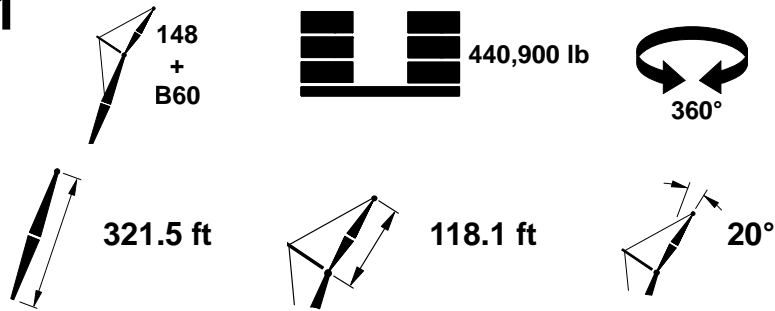

MLC650 VPC-MAX S-1

ft	°	ft	38.7 ft			60.0 ft			ft
			0° lb	1° lb	2° lb	0° lb	1° lb	2° lb	
85									85
90									90
95									95
100									100
105	82.5	433.9	38,800			38,800			105
110	81.8	432.7	38,200	33,600		38,200	33,600		110
115	81.1	431.4	37,700	33,200		37,700	33,200		115
120	80.4	430.1	37,100	32,800	29,100	37,100	32,800	29,100	120
125	79.8	428.7	36,600	32,400	28,800	36,600	32,400	28,800	125
130	79.1	427.2	36,000	32,000	28,500	36,000	32,000	28,500	130
135	78.4	425.7	35,500	31,600	28,200	35,500	31,600	28,200	135
140	77.7	424.1	34,900	31,200	28,000	34,900	31,200	28,000	140
145	77.0	422.4	34,500	30,800	27,600	34,500	30,800	27,600	145
150	76.3	420.7	33,900	30,500	27,300	33,900	30,500	27,300	150
155	75.6	418.9	33,500	30,100	27,100	33,500	30,100	27,100	155
160	74.9	417.0	33,000	29,700	26,800	33,000	29,700	26,800	160
165	74.2	415.1	32,500	29,400	26,500	32,500	29,400	26,500	165
170	73.5	413.1	32,100	29,000	26,200	32,100	29,000	26,200	170
175	72.8	411.0	31,600	28,600	26,000	31,600	28,600	26,000	175
180	72.1	408.8	31,200	28,300	25,700	31,200	28,300	25,700	180
190	70.6	404.3	30,300	27,600	25,100	30,300	27,600	25,100	190
200	69.2	399.4	29,300	26,900	24,600	29,300	26,900	24,600	200
210	67.7	394.3	28,300	26,300	24,100	28,300	26,300	24,100	210
220	66.2	388.8	27,300	25,700	23,600	27,300	25,700	23,600	220
230	64.6	382.9	26,400	25,200	23,200	26,400	25,200	23,200	230
240	63.1	376.7	25,600	24,600	22,700	25,600	24,600	22,700	240
250	61.5	370.1	24,800	22,000	18,500	24,800	24,000	22,200	250
260	59.9	363.1	20,200	16,900	13,800	24,100	23,500	21,800	260
270	58.3	355.6	15,200	12,200	9,300	23,400	23,000	21,400	270
280	56.6	347.7	10,600	7,800		22,800	22,500	21,000	280
290	54.9	339.3				22,100	21,900	20,600	290
300	53.1	330.4				21,500	21,300	20,200	300
310	51.3	320.9				21,000	20,800	19,900	310
320	49.4	310.7				20,500	20,300	19,500	320
330	47.5	299.9				20,000	19,800	19,200	330
340	45.5	288.2				19,500	19,400	18,900	340
350	43.3	275.7				19,100	18,900	18,600	350
360	41.1	262.2				18,700	18,600	18,400	360
370	38.8	247.5				18,300	18,100	18,000	370
380	36.3	231.3				18,000	17,800	17,700	380
390	33.6	213.4				17,600	17,500	17,400	390
400	30.6	193.2				17,400	17,200	17,100	400
410	27.3	169.9				17,100	16,900	15,600	410
420									420
430									430