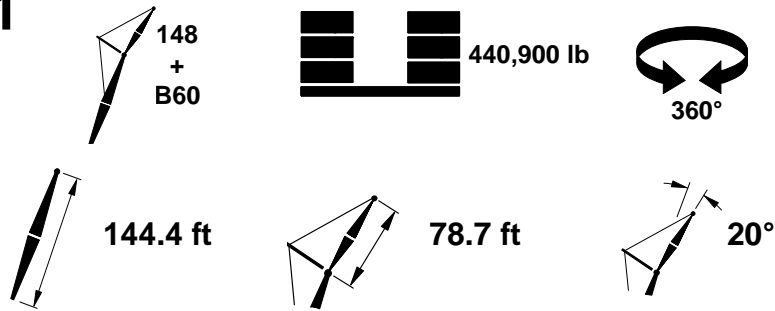

MLC650 VPC-MAX S-1

			38.7 ft			60.0 ft			
			0° lb	1° lb	2° lb	0° lb	1° lb	2° lb	
55									55
60									60
65	82.2	222.8	67,900b			67,900b			65
70	80.9	221.4	64,900b			64,900b			70
75	79.5	219.8	62,200			62,200			75
80	78.2	218.0	59,700			59,700			80
85	76.8	216.1	57,400			57,400			85
90	75.4	214.1	55,200			55,200			90
95	74.0	212.0	53,300			53,300			95
100	72.5	209.7	51,400			51,400			100
105	71.1	207.2	49,700			49,700			105
110	69.6	204.6	48,100			48,100			110
115	68.1	201.8	46,600			46,600			115
120	66.6	198.8	45,200			45,200			120
125	65.1	195.7	43,900			43,900			125
130	63.5	192.4	42,600			42,600			130
135	62.0	188.8	41,400			41,400			135
140	60.3	185.1	40,400			40,400			140
145	58.7	181.1	39,300			39,300			145
150	57.0	176.9	38,400			38,400			150
155	55.2	172.4	37,400			37,400			155
160	53.4	167.6	36,600			36,600			160
165	51.6	162.6	35,800			35,800			165
170	49.7	157.1	35,000			35,000			170
175	47.7	151.3	34,200			34,200			175
180	45.6	145.1	33,500			33,500			180
190	41.1	131.0	32,300			32,300			190
200	36.0	114.0	31,300			31,300			200
210	29.9	92.6	30,400			30,400			210
220									220