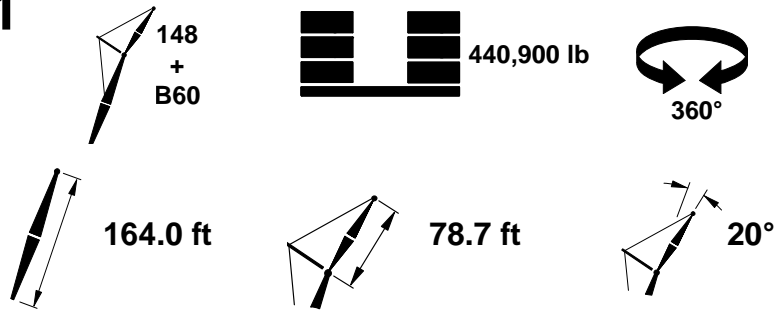

MLC650 VPC-MAX S-1

ft	°	ft	38.7 ft			60.0 ft			ft
			0°	1°	2°	0°	1°	2°	
			lb	lb	lb	lb	lb	lb	
55									55
60									60
65	82.9	243.0	69,300b			69,300b			65
70	81.7	241.7	66,500	60,400		66,500	60,400		70
75	80.4	240.2	63,900	59,400	53,000	63,900	59,400	53,000	75
80	79.2	238.6	61,400	58,500	52,300	61,400	58,500	52,300	80
85	77.9	236.9	59,200	57,600	51,600	59,200	57,600	51,600	85
90	76.6	235.1	57,100	56,700	50,800	57,100	56,700	50,800	90
95	75.4	233.2	55,200	54,800	50,200	55,200	54,800	50,200	95
100	74.1	231.1	53,400	53,100	49,500	53,400	53,100	49,500	100
105	72.8	228.9	51,700	51,300	48,900	51,700	51,300	48,900	105
110	71.5	226.5	50,100	49,800	48,300	50,100	49,800	48,300	110
115	70.1	224.0	48,600	48,300	47,700	48,600	48,300	47,700	115
120	68.8	221.4	47,200	46,900	46,400	47,200	46,900	46,400	120
125	67.4	218.6	45,900	45,600	45,200	45,900	45,600	45,200	125
130	66.0	215.6	44,700	44,400	44,000	44,700	44,400	44,000	130
135	64.6	212.5	43,500	43,200	42,900	43,500	43,200	42,900	135
140	63.2	209.2	42,300	42,100	41,800	42,300	42,100	41,800	140
145	61.7	205.7	41,300	41,100	40,800	41,300	41,100	40,800	145
150	60.3	202.0	40,300	40,100	39,900	40,300	40,100	39,900	150
155	58.7	198.1	39,400	39,200	39,000	39,400	39,200	39,000	155
160	57.2	194.0	38,400	38,300	38,100	38,400	38,300	38,100	160
165	55.6	189.7	37,600	37,500	37,300	37,600	37,500	37,300	165
170	54.0	185.1	36,800	36,700	36,600	36,800	36,700	36,600	170
175	52.4	180.2	36,100	35,900	35,800	36,100	35,900	35,800	175
180	50.6	175.1	35,300	35,200	35,000	35,300	35,200	35,000	180
190	47.0	163.8	34,000	33,900	33,800	34,000	33,900	33,800	190
200	43.1	150.9	32,800	32,700	32,600	32,800	32,700	32,600	200
210	38.8	135.8	31,800	31,700	31,600	31,800	31,700	31,600	210
220	33.9	117.8	31,000	30,800	30,700	31,000	30,800	30,700	220
230	28.0	95.0	30,300	30,100	30,100	30,300	30,100	30,100	230
240									240