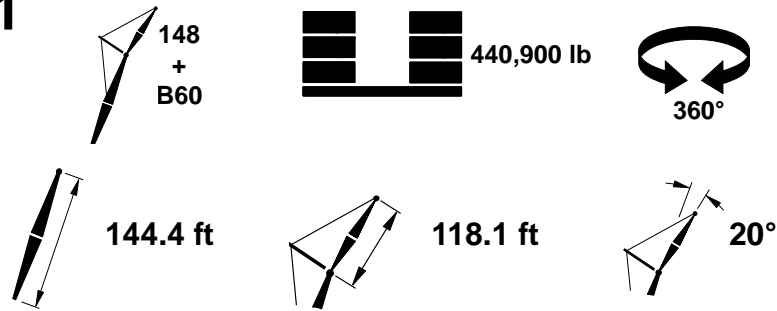

MLC650 VPC-MAX S-1

ft	°	ft	38.7 ft			60.0 ft			ft
			0° lb	1° lb	2° lb	0° lb	1° lb	2° lb	
65									65
70									70
75									75
80	82.9	258.8	40,000b			40,000b			80
85	81.7	257.3	38,900b	34,600b		38,900b	34,600b		85
90	80.6	255.6	37,800	33,800		37,800	33,800	30,300	90
95	79.4	253.8	36,800	33,000	29,700	36,800	33,000	29,700	95
100	78.2	251.9	35,900	32,300	29,100	35,900	32,300	29,100	100
105	77.0	249.9	34,900	31,500	28,500	34,900	31,500	28,500	105
110	75.8	247.7	34,000	30,800	28,000	34,000	30,800	28,000	110
115	74.6	245.4	33,100	30,100	27,400	33,100	30,100	27,400	115
120	73.4	243.0	32,300	29,400	26,900	32,300	29,400	26,900	120
125	72.2	240.5	31,400	28,800	26,400	31,400	28,800	26,400	125
130	70.9	237.8	30,600	28,200	25,900	30,600	28,200	25,900	130
135	69.6	235.0	29,600	27,600	25,300	29,600	27,600	25,300	135
140	68.4	232.0	28,700	27,000	24,900	28,700	27,000	24,900	140
145	67.1	228.9	27,800	26,400	24,400	27,800	26,400	24,400	145
150	65.7	225.6	27,000	25,800	23,900	27,000	25,800	23,900	150
155	64.4	222.2	26,200	25,300	23,500	26,200	25,300	23,500	155
160	63.0	218.6	25,500	24,800	23,100	25,500	24,800	23,100	160
165	61.7	214.8	24,800	24,200	22,600	24,800	24,200	22,600	165
170	60.2	210.7	24,200	23,800	22,200	24,200	23,800	22,200	170
175	58.8	206.5	23,600	23,300	21,800	23,600	23,300	21,800	175
180	57.3	202.1	22,900	22,700	21,400	22,900	22,700	21,400	180
190	54.3	192.5	21,800	21,600	20,700	21,800	21,600	20,700	190
200	51.0	181.7	20,800	20,700	20,000	20,800	20,700	20,000	200
210	47.6	169.6	19,900	19,800	19,400	19,900	19,800	19,400	210
220	43.8	155.9	19,100	19,000	18,800	19,100	19,000	18,800	220
230	39.6	139.9	18,400	18,200	18,100	18,400	18,200	18,100	230
240	34.9	120.7	17,700	17,600	17,500	17,700	17,600	17,500	240
250	29.0	96.3	17,200	17,100	17,000	17,200	17,100	17,000	250
260									260