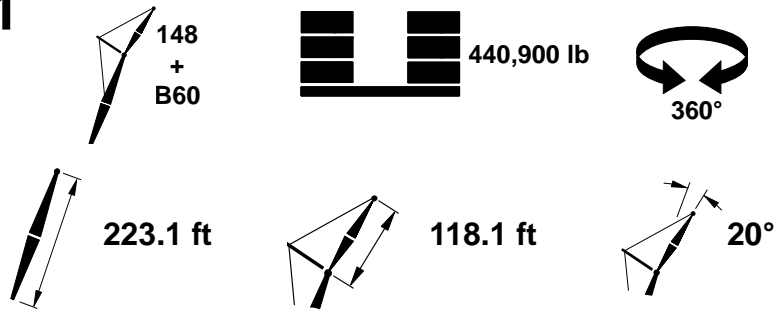

MLC650 VPC-MAX S-1

ft	°	ft	38.7 ft			60.0 ft			ft
			0° lb	1° lb	2° lb	0° lb	1° lb	2° lb	
75									75
80									80
85									85
90	82.9	336.9	39,600			39,600			90
95	82.0	335.6	38,900	34,400		38,900	34,400		95
100	81.1	334.1	38,000	33,900		38,000	33,900		100
105	80.2	332.6	37,300	33,200	29,700	37,300	33,200	29,700	105
110	79.3	331.0	36,500	32,700	29,300	36,500	32,700	29,300	110
115	78.4	329.4	35,800	32,100	28,900	35,800	32,100	28,900	115
120	77.5	327.6	35,100	31,600	28,500	35,100	31,600	28,500	120
125	76.6	325.7	34,400	31,000	28,100	34,400	31,000	28,100	125
130	75.7	323.8	33,800	30,500	27,700	33,800	30,500	27,700	130
135	74.8	321.7	33,100	30,000	27,300	33,100	30,000	27,300	135
140	73.9	319.6	32,500	29,500	26,800	32,500	29,500	26,800	140
145	72.9	317.4	31,900	29,100	26,500	31,900	29,100	26,500	145
150	72.0	315.0	31,200	28,600	26,100	31,200	28,600	26,100	150
155	71.1	312.6	30,600	28,100	25,700	30,600	28,100	25,700	155
160	70.1	310.1	29,900	27,700	25,400	29,900	27,700	25,400	160
165	69.1	307.4	29,200	27,200	25,000	29,200	27,200	25,000	165
170	68.2	304.7	28,500	26,800	24,600	28,500	26,800	24,600	170
175	67.2	301.8	27,900	26,300	24,300	27,900	26,300	24,300	175
180	66.2	298.9	27,200	26,000	23,900	27,200	26,000	23,900	180
190	64.2	292.6	26,100	25,200	23,300	26,100	25,200	23,300	190
200	62.2	285.8	25,000	24,400	22,700	25,000	24,400	22,700	200
210	60.0	278.4	24,100	23,700	22,100	24,100	23,700	22,100	210
220	57.9	270.5	23,100	23,000	21,500	23,100	23,000	21,500	220
230	55.6	261.9	22,300	22,100	20,900	22,300	22,100	20,900	230
240	53.3	252.5	21,500	21,400	20,400	21,500	21,400	20,400	240
250	50.9	242.4	20,800	20,700	20,000	20,800	20,700	20,000	250
260	48.4	231.4	20,100	20,000	19,500	20,100	20,000	19,500	260
270	45.7	219.3	19,500	19,300	19,000	19,500	19,300	19,000	270
280	42.9	206.0	18,900	18,800	18,000	18,900	18,800	18,700	280
290	39.8	191.1	17,000	15,600	14,200	18,400	18,300	18,200	290
300	36.5	174.3	13,100	11,800	10,600	17,900	17,800	17,700	300
310	32.8	154.9	9,300	8,200	7,100	17,500	17,400	17,300	310
320	28.5	131.6				17,200	17,100	16,900	320
330									330