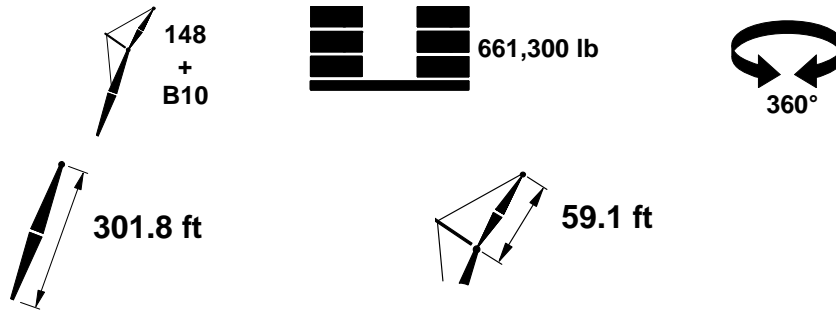

MLC650 S-2

	10°				20°						
	ft	°	ft	0°		ft	°	0°		ft	
				lb	lb			lb			lb
55	84.4	367.7	112,800							55	
60	83.6	366.9	111,400	96,400						60	
65	82.8	366.1	109,800	95,200	84.3	363.6	92,900			65	
70	82.0	365.2	108,200	94,000	83.5	362.7	91,800	81,400		70	
75	81.2	364.3	106,700	92,800	82.7	361.7	90,800	80,600		75	
80	80.4	363.3	105,200	91,800	81.8	360.7	89,700	79,900		80	
85	79.6	362.2	103,800	90,700	81.0	359.6	88,100	79,100		85	
90	78.8	361.0	102,400	89,700	80.2	358.4	86,000	78,400		90	
95	78.0	359.7	101,000	88,600	79.4	357.1	83,900	77,700		95	
100	77.2	358.4	99,700	87,600	78.5	355.8	82,000	77,000		100	
105	76.3	357.0	98,400	86,700	77.7	354.4	80,200	76,300		105	
110	75.5	355.5	97,100	85,700	76.9	352.9	78,500	75,600		110	
115	74.7	354.0	95,900	84,700	76.0	351.3	76,800	75,000		115	
120	73.8	352.3	94,800	83,900	75.2	349.7	75,200	74,300		120	
125	73.0	350.6	93,600	83,000	74.4	347.9	73,700	72,700		125	
130	72.1	348.8	92,600	82,200	73.5	346.1	72,300	71,300		130	
135	71.3	346.9	91,500	81,300	72.6	344.2	70,800	69,900		135	
140	70.4	345.0	90,400	80,500	71.8	342.2	69,500	68,600		140	
145	69.6	342.9	89,400	79,700	70.9	340.1	68,200	67,300		145	
150	68.7	340.7	87,400	79,000	70.1	338.0	67,000	66,100		150	
155	67.9	338.5	85,500	78,100	69.2	335.7	65,800	64,900		155	
160	67.0	336.2	83,600	77,400	68.3	333.4	64,700	63,800		160	
165	66.1	333.7	81,800	76,700	67.4	330.9	63,500	62,700		165	
170	65.2	331.2	80,000	76,100	66.5	328.4	62,500	61,700		170	
175	64.3	328.6	78,400	75,400	65.6	325.7	61,500	60,700		175	
180	63.4	325.9	76,900	71,800	64.7	323.0	60,500	59,800		180	
190	61.6	320.1	73,900	63,700	62.8	317.2	58,700	57,900		190	
200	59.7	313.9	71,200	56,500	61.0	310.9	56,900	56,300		200	
210	57.8	307.3	65,000	49,900	59.0	304.2	55,300	52,300		210	
220	55.8	300.1	57,900	44,000	57.1	297.0	53,900	46,100		220	
230	53.8	292.4	51,400	38,500	55.0	289.2	52,500	40,500		230	
240	51.8	284.2	45,400	33,500	52.9	280.8	47,300	35,300		240	
250	49.7	275.3	40,000	28,900	50.8	271.8	41,700	30,500		250	
260	47.5	265.7	34,900	24,600	48.6	262.1	36,500	26,100		260	
270	45.2	255.3	30,300	20,600	46.2	251.5	31,700	21,900		270	
280	42.8	244.0	25,600	16,900	43.8	240.0	27,200	18,100		280	
290	40.3	231.7	20,700	13,400	41.2	227.5	22,200	14,500		290	
300	37.6	218.2	16,100	10,200	38.5	213.7	17,400	11,100		300	
310	34.7	203.2	11,800	7,100	35.6	198.4	12,900	7,800		310	
320	31.6	186.4	7,700		32.4	181.2	8,600			320