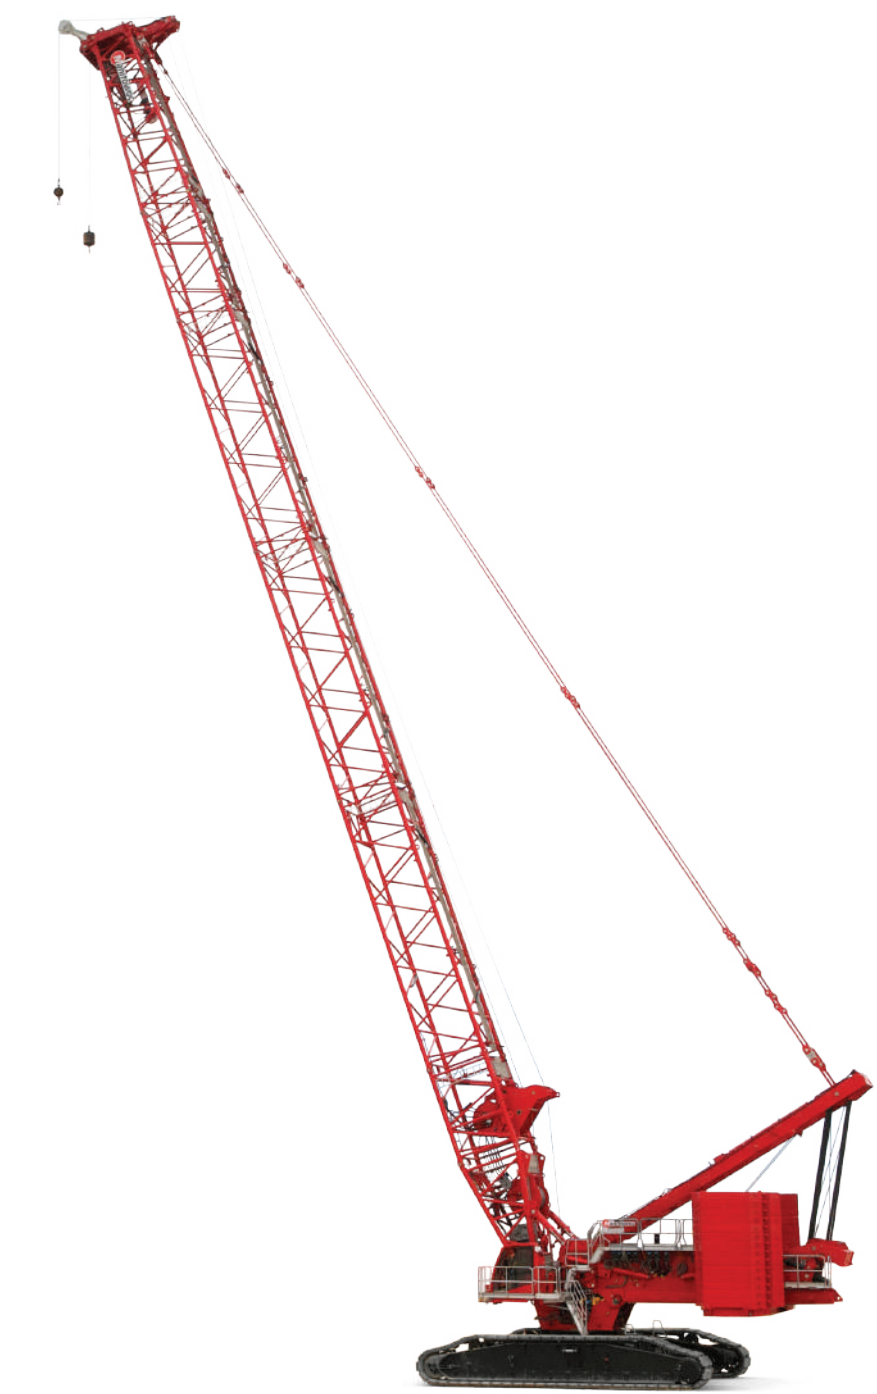

Manitowoc

GROVE

POTAIN

NATIONAL CRANE

SHUTTLELIFT

GROVE All-Terrain

Table with 4 columns: METRIC, Capacity, Height, Radius. Lists models like GMK3050-3, GMK3060-2, etc.

Table with 4 columns: IMPERIAL, Capacity, Height, Radius. Lists models like GMK3050-3, GMK3060-2, etc.

MANITOWOC Lattice-boom Crawlers

Table with 5 columns: METRIC, Capacity, Height, Radius, Luffing. Lists models like MLC800A-1, MLC900A-1, etc.

Table with 5 columns: IMPERIAL, Capacity, Height, Radius, Luffing. Lists models like MLC800A-1, MLC900A-1, etc.

*with Fixed Position Counterweight *with VPC-MAX® attachment

GROVE Rough-Terrain

Table with 4 columns: METRIC, Capacity, Height, Radius. Lists models like RT530E-2, RT540E, etc.

Table with 4 columns: IMPERIAL, Capacity, Height, Radius. Lists models like RT530E-2, RT540E, etc.

GROVE Telescoping Crawler

Table with 4 columns: METRIC, Capacity, Height, Radius. Lists models like GHC50, GHC55, etc.

Table with 4 columns: IMPERIAL, Capacity, Height, Radius. Lists models like GHC50, GHC55, etc.