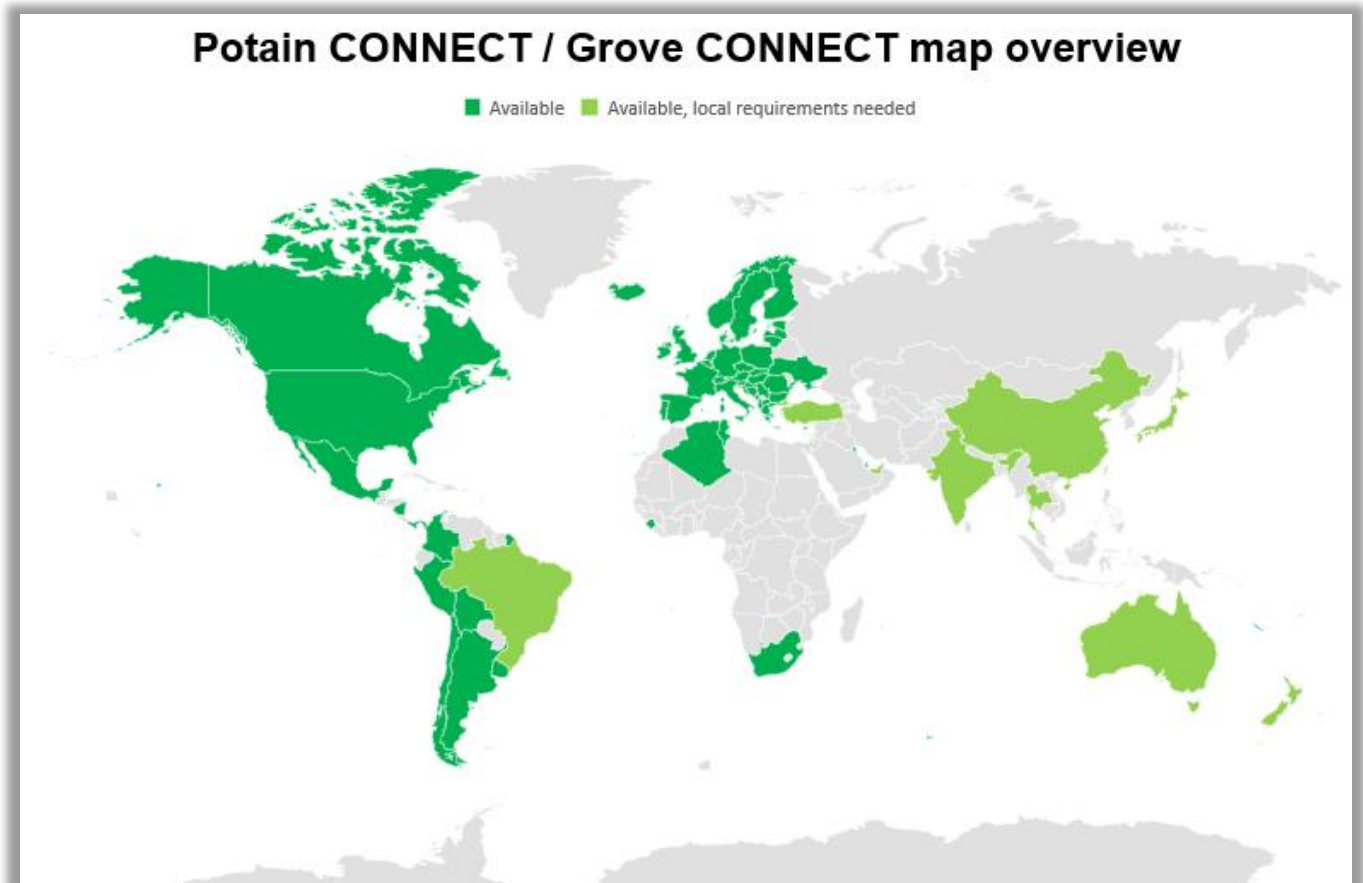

**POTAIN**<sup>®</sup>  
CONNECT<sup>™</sup>

**GROVE**<sup>®</sup>  
CONNECT<sup>™</sup>

Si vous avez besoin de la solution Potain CONNECT / Grove CONNECT dans un pays non autorisé, veuillez contacter Manitowoc pour plus de précision.

If you require the Potain CONNECT / Grove CONNECT solution in an unauthorized country, please contact Manitowoc for clarification.

*Revision date: March 2024*

 Potain CONNECT / Grove CONNECT available.

<b>Code</b>	<b>Country</b>	<b>Code</b>	<b>Country</b>
AL	Albania	LT	Lithuania
DZ	Algeria	LU	Luxembourg
AD	Andorra	MT	Malta
AR	Argentina	MQ	Martinique
AT	Austria	YT	Mayotte
BE	Belgium	MX	Mexico
BO	Bolivia (Plurinational State of)	MD	Moldova (the Republic of)
BA	Bosnia and Herzegovina	MC	Monaco
BG	Bulgaria	ME	Montenegro
BH	Bahrain	NL	Netherlands
CA	Canada	NC	New Caledonia
CL	Chile	NI	Nicaragua
CO	Colombia	MK	North Macedonia
HR	Croatia	NO	Norway
CY	Cyprus	PA	Panama
CZ	Czech Republic	PE	Peru
DK	Denmark	PL	Poland
DM	Dominica	PT	Portugal
EE	Estonia	QA	Qatar
FI	Finland	RE	Réunion
FR	France	RO	Romania
GF	French Guiana	PM	Saint Pierre and Miquelon
PF	French Polynesia	RS	Serbia
TF	French Southern Territories	SL	Sierra Leone
DE	Germany	SK	Slovakia
GI	Gibraltar	SI	Slovenia
GR	Greece	ZA	South Africa
GP	Guadeloupe	ES	Spain
GG	Guernsey	SE	Sweden
HU	Hungary	CH	Switzerland
IS	Iceland	TN	Tunisia
IE	Ireland		United Kingdom of Great Britain and Northern
IT	Italy	GB	Ireland
KR	Korea (the Republic of)	US	United States of America
KW	Kuwait	UA	Ukraine
LV	Latvia	UY	Uruguay
LI	Liechtenstein		

 Potain CONNECT / Grove CONNECT is available with country specificities.

Code	Country	Restriction		
		Local representative	Local Sim card	Hardware add on
AU	Australia	✓		
BR	Brazil		✓	
CN	China		✓	
HK	Hong Kong		✓	
IN	India		✓	
IL	Israel	✓		
JP	Japan			✓
NZ	New Zealand	✓		
SG	Singapore	✓	✓	
TH	Thailand	✓		
TR	Turkey		✓	
AE	United Arab Emirates	✓	✓	