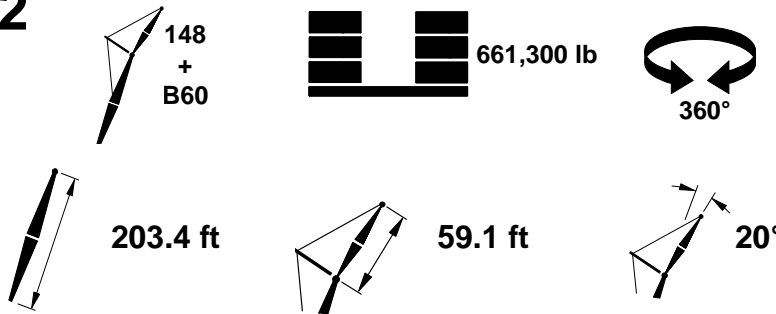

MLC650 VPC-MAX S-2

ft	°	ft	38.7 ft			60.0 ft			ft
			0° lb	1° lb	2° lb	0° lb	1° lb	2° lb	
55									55
60									60
65	82.0	263.6	89,400			89,400			65
70	80.9	262.3	86,400			86,400			70
75	79.7	261.0	83,500			83,500			75
80	78.6	259.5	80,800			80,800			80
85	77.4	258.0	78,300			78,300			85
90	76.3	256.3	76,000			76,000			90
95	75.1	254.5	73,800			73,800			95
100	73.9	252.6	71,700			71,700			100
105	72.8	250.6	69,800			69,800			105
110	71.6	248.5	68,000			68,000			110
115	70.4	246.2	66,200			66,200			115
120	69.1	243.8	64,600			64,600			120
130	66.7	238.6	61,600			61,600			130
140	64.1	232.8	58,900			58,900			140
150	61.5	226.5	56,400			56,400			150
160	58.8	219.4	54,200			54,200			160
170	56.0	211.6	52,200			52,200			170
180	53.1	203.0	50,400			50,400			180
190	50.1	193.4	48,800			48,800			190
200	46.8	182.7	47,200			47,200			200
210	43.4	170.7	45,900			45,900			210
220	39.7	157.0	44,800			44,800			220
230	35.6	141.2	43,800			43,800			230
240	30.8	122.3	43,000			43,000			240
250									250