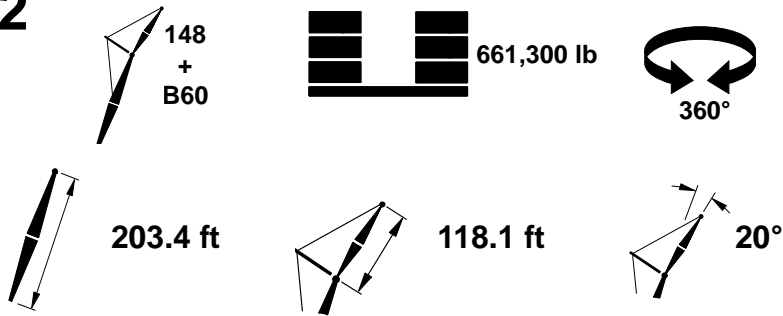

MLC650 VPC-MAX S-2

ft	°	ft	38.7 ft			60.0 ft			ft
			0° lb	1° lb	2° lb	0° lb	1° lb	2° lb	
70									70
75									75
80									80
85									85
90	82.4	316.7	39,300			39,300			90
95	81.5	315.3	38,400	34,100		38,400	34,100		95
100	80.5	313.7	37,600	33,500	30,000	37,600	33,500	30,000	100
105	79.6	312.1	36,800	33,000	29,600	36,800	33,000	29,600	105
110	78.6	310.4	36,000	32,400	29,100	36,000	32,400	29,100	110
115	77.7	308.6	35,300	31,800	28,600	35,300	31,800	28,600	115
120	76.7	306.7	34,500	31,200	28,200	34,500	31,200	28,200	120
130	74.8	302.7	33,100	30,100	27,300	33,100	30,100	27,300	130
140	72.8	298.2	31,800	29,100	26,500	31,800	29,100	26,500	140
150	70.8	293.3	30,400	28,000	25,700	30,400	28,000	25,700	150
160	68.7	287.9	28,900	27,100	24,900	28,900	27,100	24,900	160
170	66.6	282.1	27,500	26,200	24,100	27,500	26,200	24,100	170
180	64.5	275.8	26,300	25,300	23,400	26,300	25,300	23,400	180
190	62.3	268.9	25,100	24,500	22,700	25,100	24,500	22,700	190
200	60.1	261.5	24,100	23,700	22,100	24,100	23,700	22,100	200
210	57.8	253.4	23,100	22,900	21,400	23,100	22,900	21,400	210
220	55.4	244.6	22,200	22,100	20,900	22,200	22,100	20,900	220
230	52.9	235.0	21,400	21,200	20,400	21,400	21,200	20,400	230
240	50.3	224.5	20,600	20,500	19,900	20,600	20,500	19,900	240
250	47.5	213.0	19,900	19,800	19,300	19,900	19,800	19,300	250
260	44.6	200.3	19,300	19,100	18,900	19,300	19,100	18,900	260
270	41.5	186.1	18,700	18,600	18,500	18,700	18,600	18,500	270
280	38.1	170.0	18,100	18,000	17,900	18,100	18,000	17,900	280
290	34.2	151.4	17,700	17,600	17,500	17,700	17,600	17,500	290
300	29.8	129.1	17,300	17,200	17,100	17,300	17,200	17,100	300
310									310