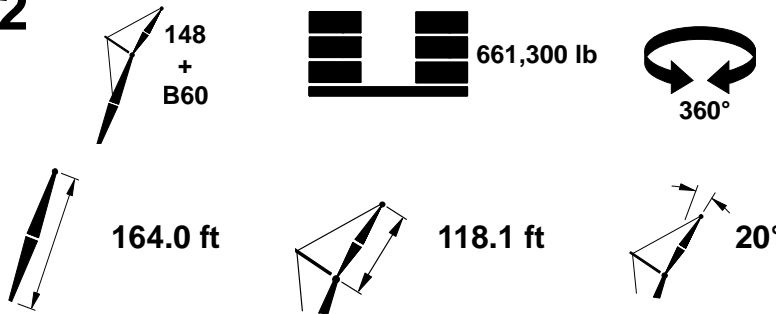

MLC650 VPC-MAX S-2

			38.7 ft			60.0 ft			
			0°	1°	2°	0°	1°	2°	
65									65
70									70
75									75
80									80
85	82.4	277.6	39,400			39,400			85
90	81.3	276.1	38,400	34,200		38,400	34,200		90
95	80.2	274.4	37,500	33,400	30,000	37,500	33,400	30,000	95
100	79.1	272.7	36,500	32,800	29,400	36,500	32,800	29,400	100
105	78.0	270.8	35,700	32,100	29,000	35,700	32,100	29,000	105
110	76.9	268.8	34,800	31,400	28,400	34,800	31,400	28,400	110
115	75.8	266.7	33,900	30,700	27,900	33,900	30,700	27,900	115
120	74.7	264.5	33,100	30,100	27,400	33,100	30,100	27,400	120
130	72.4	259.8	31,600	28,900	26,400	31,600	28,900	26,400	130
140	70.1	254.5	29,900	27,700	25,500	29,900	27,700	25,500	140
150	67.7	248.7	28,200	26,600	24,500	28,200	26,600	24,500	150
160	65.3	242.3	26,700	25,700	23,700	26,700	25,700	23,700	160
170	62.8	235.3	25,400	24,700	22,900	25,400	24,700	22,900	170
180	60.2	227.6	24,200	23,800	22,200	24,200	23,800	22,200	180
190	57.5	219.2	23,000	22,800	21,500	23,000	22,800	21,500	190
200	54.7	209.9	22,000	21,800	20,800	22,000	21,800	20,800	200
210	51.7	199.6	21,000	20,900	20,200	21,000	20,900	20,200	210
220	48.6	188.2	20,200	20,000	19,500	20,200	20,000	19,500	220
230	45.3	175.4	19,400	19,300	19,000	19,400	19,300	19,000	230
240	41.7	160.8	18,700	18,600	18,500	18,700	18,600	18,500	240
250	37.6	143.9	18,100	18,000	17,900	18,100	18,000	17,900	250
260	33.0	123.7	17,500	17,400	17,300	17,500	17,400	17,300	260
270	27.3	97.8	17,100	17,000	16,900	17,100	17,000	16,900	270
280									280