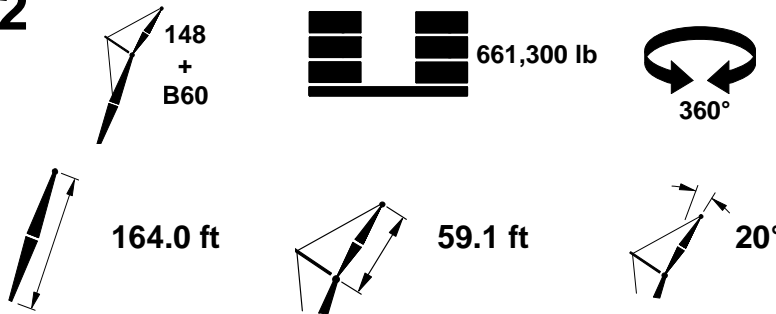

MLC650 VPC-MAX S-2

			38.7 ft			60.0 ft			
			0°	1°	2°	0°	1°	2°	
50									50
55									55
60	81.9	224.5	89,200	84,200		89,200	84,200		60
65	80.6	223.1	85,600	82,700	75,100^b	85,600	82,700	75,100^b	65
70	79.2	221.6	82,300	81,300	73,900	82,300	81,300	73,900	70
75	77.8	220.0	79,300	78,900	72,900	79,300	78,900	72,900	75
80	76.5	218.3	76,400	76,100	71,800	76,400	76,100	71,800	80
85	75.1	216.4	73,800	73,500	70,800	73,800	73,500	70,800	85
90	73.7	214.4	71,400	71,000	69,900	71,400	71,000	69,900	90
95	72.3	212.3	69,100	68,800	67,900	69,100	68,800	67,900	95
100	70.9	210.0	67,000	66,700	65,800	67,000	66,700	65,800	100
105	69.4	207.5	65,000	64,700	64,000	65,000	64,700	64,000	105
110	68.0	204.9	63,100	62,900	62,200	63,100	62,900	62,200	110
115	66.5	202.1	61,400	61,200	60,600	61,400	61,200	60,600	115
120	65.0	199.2	59,800	59,600	59,000	59,800	59,600	59,000	120
130	61.9	192.7	56,800	56,600	56,200	56,800	56,600	56,200	130
140	58.7	185.4	54,100	53,900	53,700	54,100	53,900	53,700	140
150	55.3	177.2	51,800	51,600	51,400	51,800	51,600	51,400	150
160	51.8	168.0	49,600	49,500	49,400	49,600	49,500	49,400	160
170	48.0	157.5	47,800	47,600	47,500	47,800	47,600	47,500	170
180	44.0	145.5	46,200	46,000	45,900	46,200	46,000	45,900	180
190	39.5	131.4	44,700	44,600	44,500	44,700	44,600	44,500	190
200	34.5	114.6	43,500	43,500	43,300	43,500	43,500	43,300	200
210	28.3	93.3	42,700	42,600	42,500	42,700	42,600	42,500	210
220									220