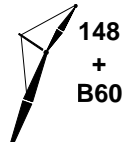

MLC650 VPC-MAX S-2

203.4 ft