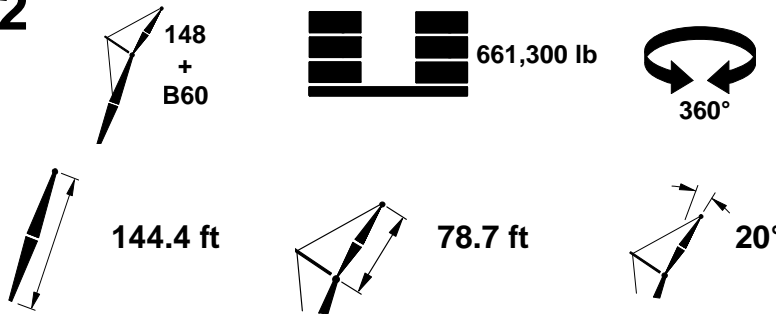

MLC650 VPC-MAX S-2

ft	°	ft	38.7 ft			60.0 ft			ft
			0° lb	1° lb	2° lb	0° lb	1° lb	2° lb	
55									55
60									60
65	82.2	222.8	67,900b			67,900b			65
70	80.9	221.4	64,900b			64,900b			70
75	79.5	219.8	62,200			62,200			75
80	78.2	218.0	59,700			59,700			80
85	76.8	216.1	57,400			57,400			85
90	75.4	214.1	55,200			55,200			90
95	74.0	212.0	53,300			53,300			95
100	72.5	209.7	51,400			51,400			100
105	71.1	207.2	49,700			49,700			105
110	69.6	204.6	48,100			48,100			110
115	68.1	201.8	46,600			46,600			115
120	66.6	198.8	45,200			45,200			120
130	63.5	192.4	42,600			42,600			130
140	60.3	185.1	40,400			40,400			140
150	57.0	176.9	38,400			38,400			150
160	53.4	167.6	36,600			36,600			160
170	49.7	157.1	35,000			35,000			170
180	45.6	145.1	33,500			33,500			180
190	41.1	131.0	32,300			32,300			190
200	36.0	114.0	31,300			31,300			200
210	29.9	92.6	30,400			30,400			210
220									220