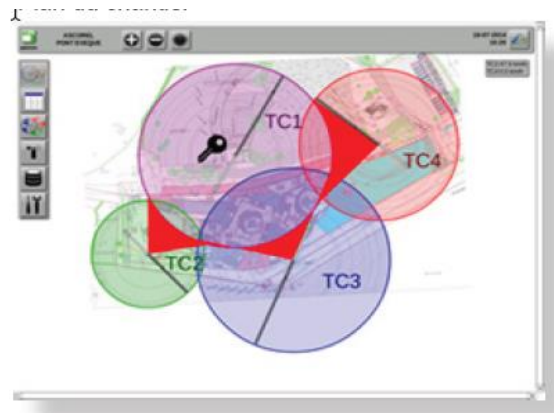

## Supervisor for anti-collision systems

A monitoring tool for your remote job sites.

- **Complete system comprising:**
  - A PC,
  - A screen,
  - A connection box.
- **Compatibility:**
  - With all anti-collision systems distributed by Potain (up to 16 cranes).

84076986 Supervisor

- **Functions:**
  - Graphic view of the job site in real time.
  - Event recorder (visualization of sensor faults, radio, wind\*, etc.).
  - Data export.
  - Remote connection via an IP address.
- **Option:** Radio connection.

\* Excluding Top Tracing II